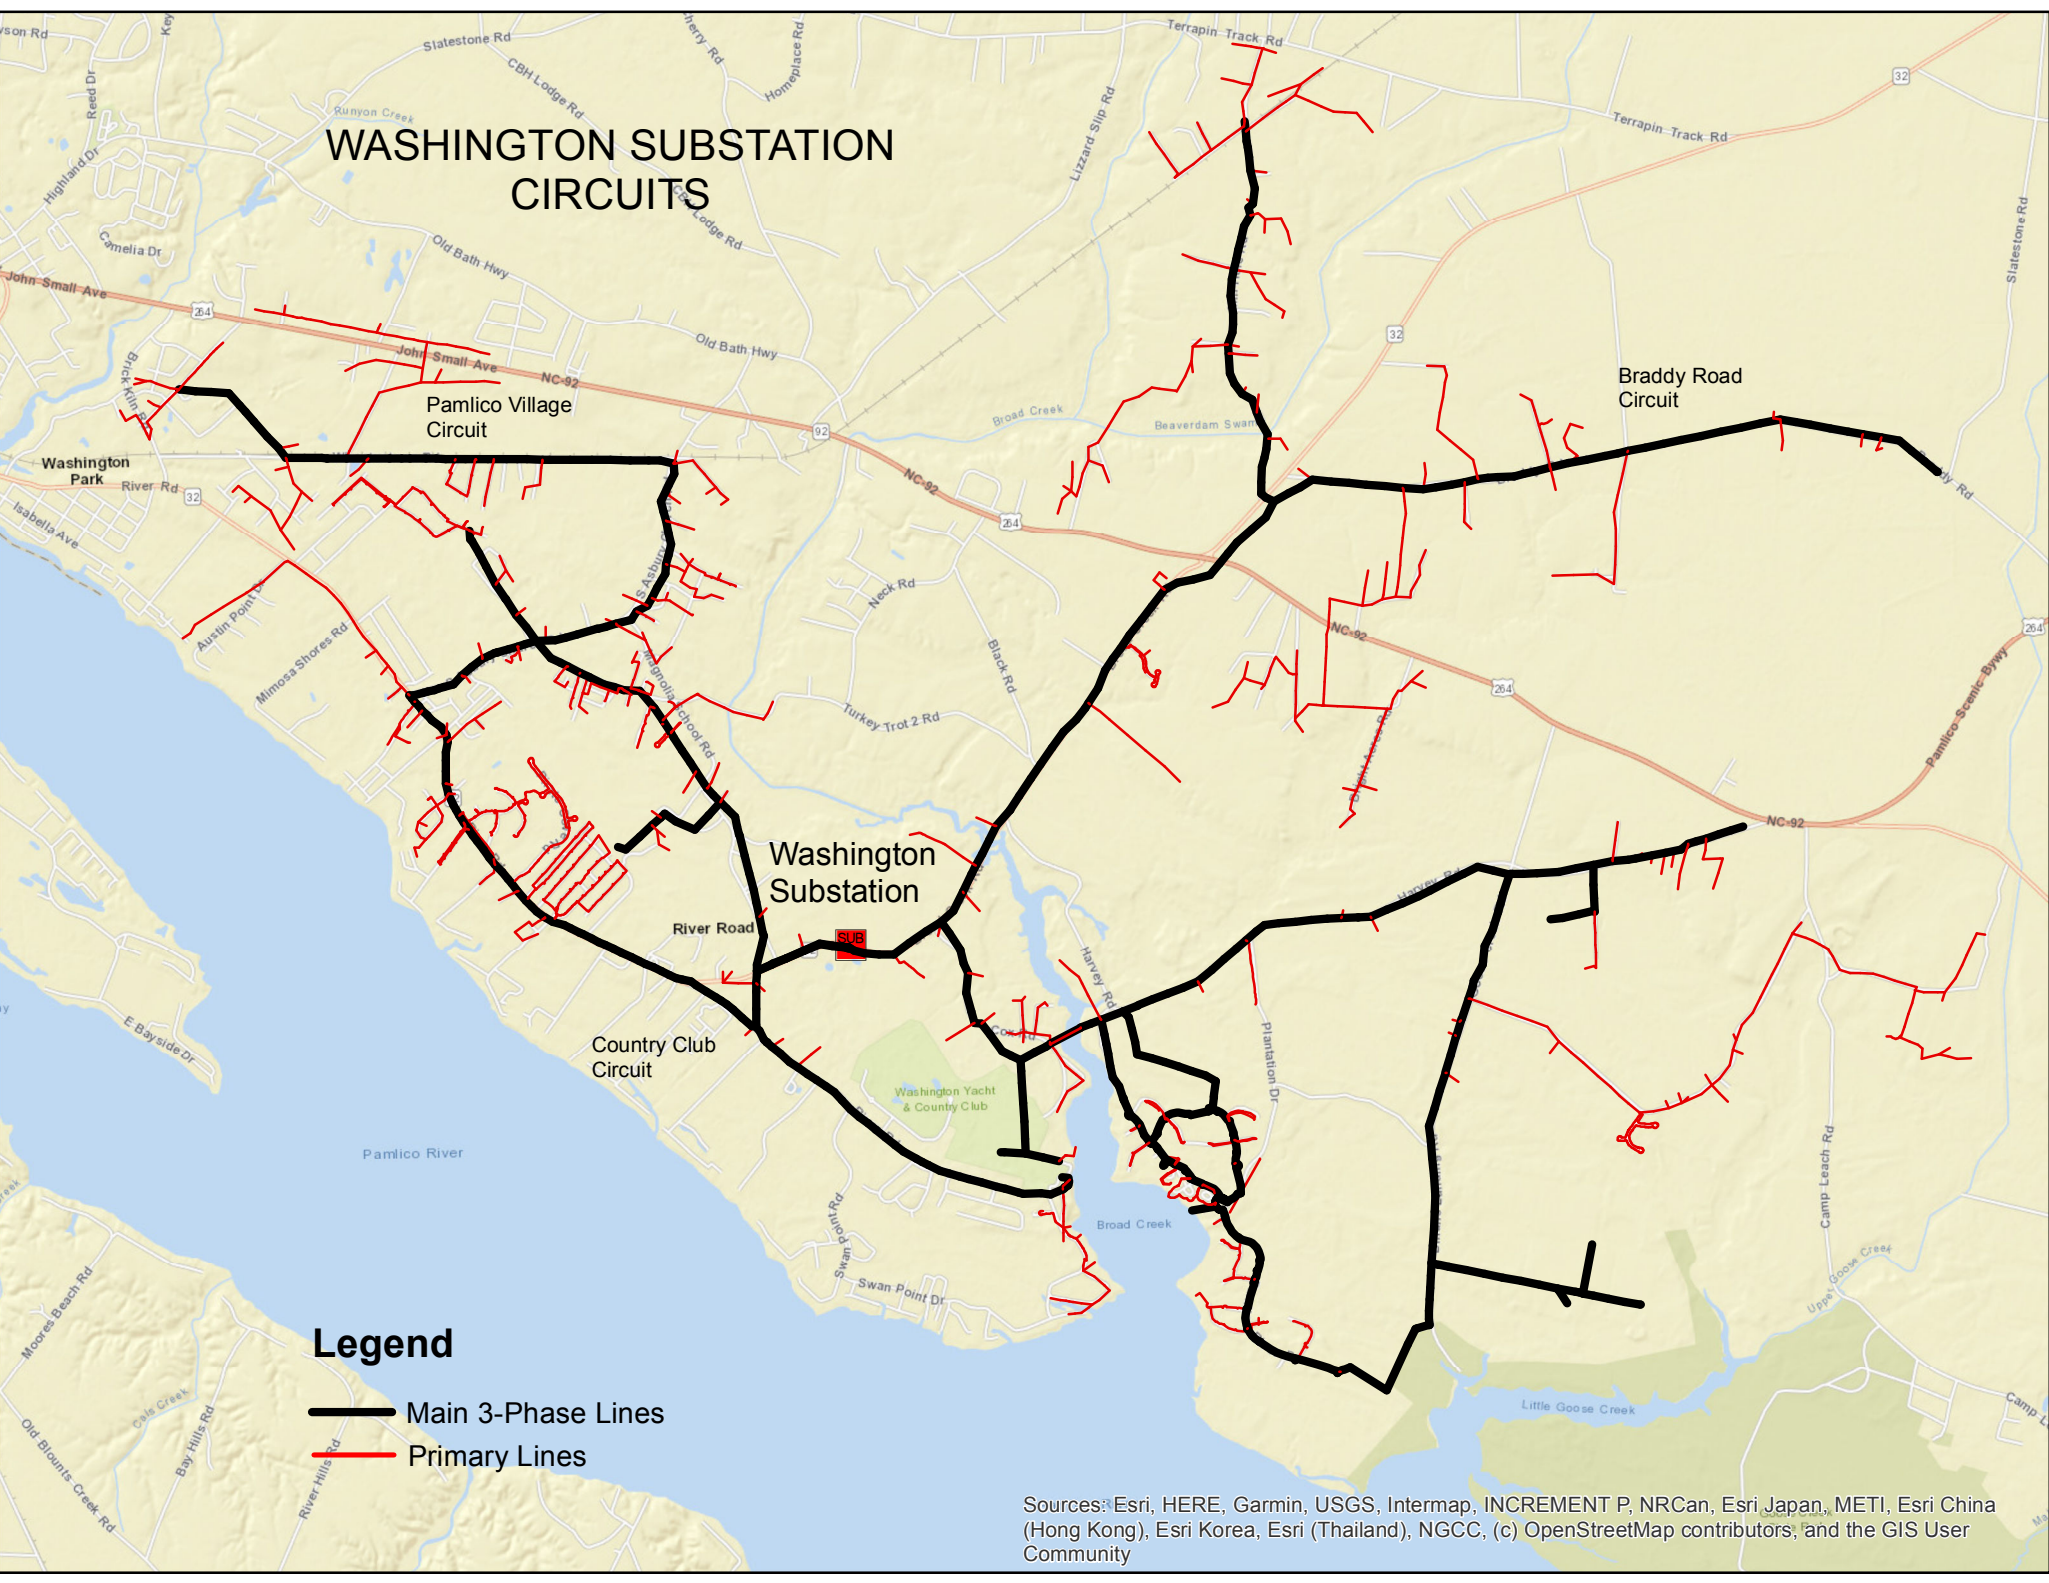

WASHINGTON SUBSTATION CIRCUITS

Legend

- Main 3-Phase Lines
- Primary Lines