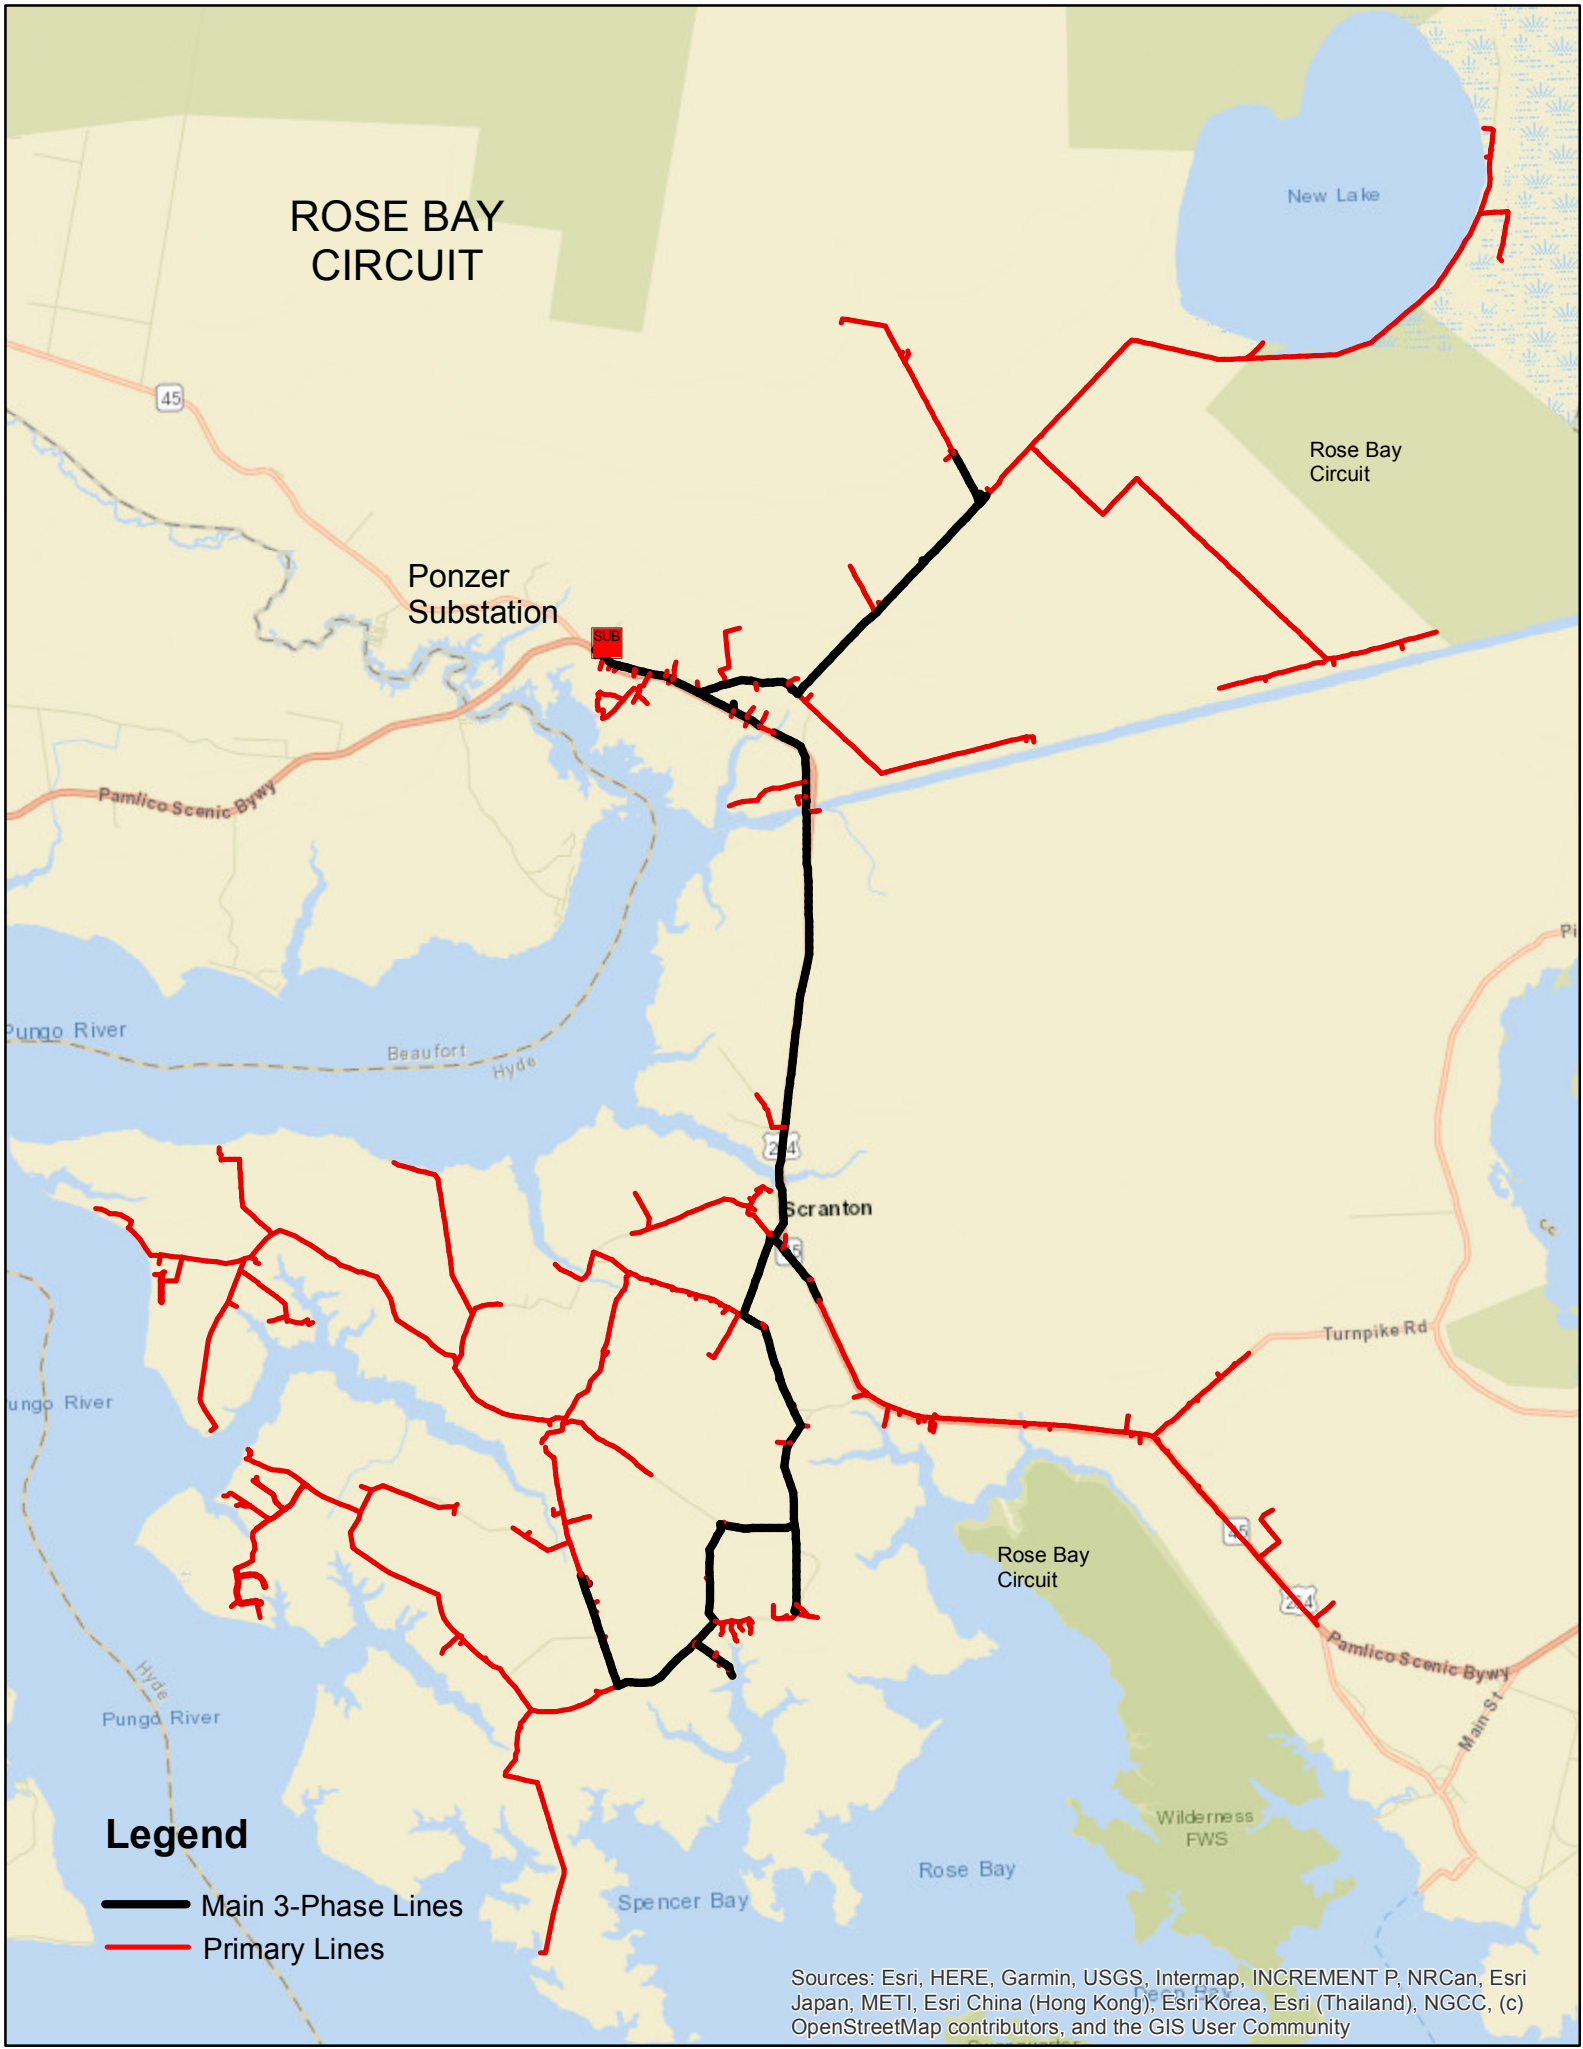

ROSE BAY CIRCUIT

Legend

- Main 3-Phase Lines
- Primary Lines

Sources: Esri, HERE, Garmin, USGS, Intermap, INCREMENT P, NRCan, Esri Japan, METI, Esri China (Hong Kong), Esri Korea, Esri (Thailand), NGCC, (c) OpenStreetMap contributors, and the GIS User Community