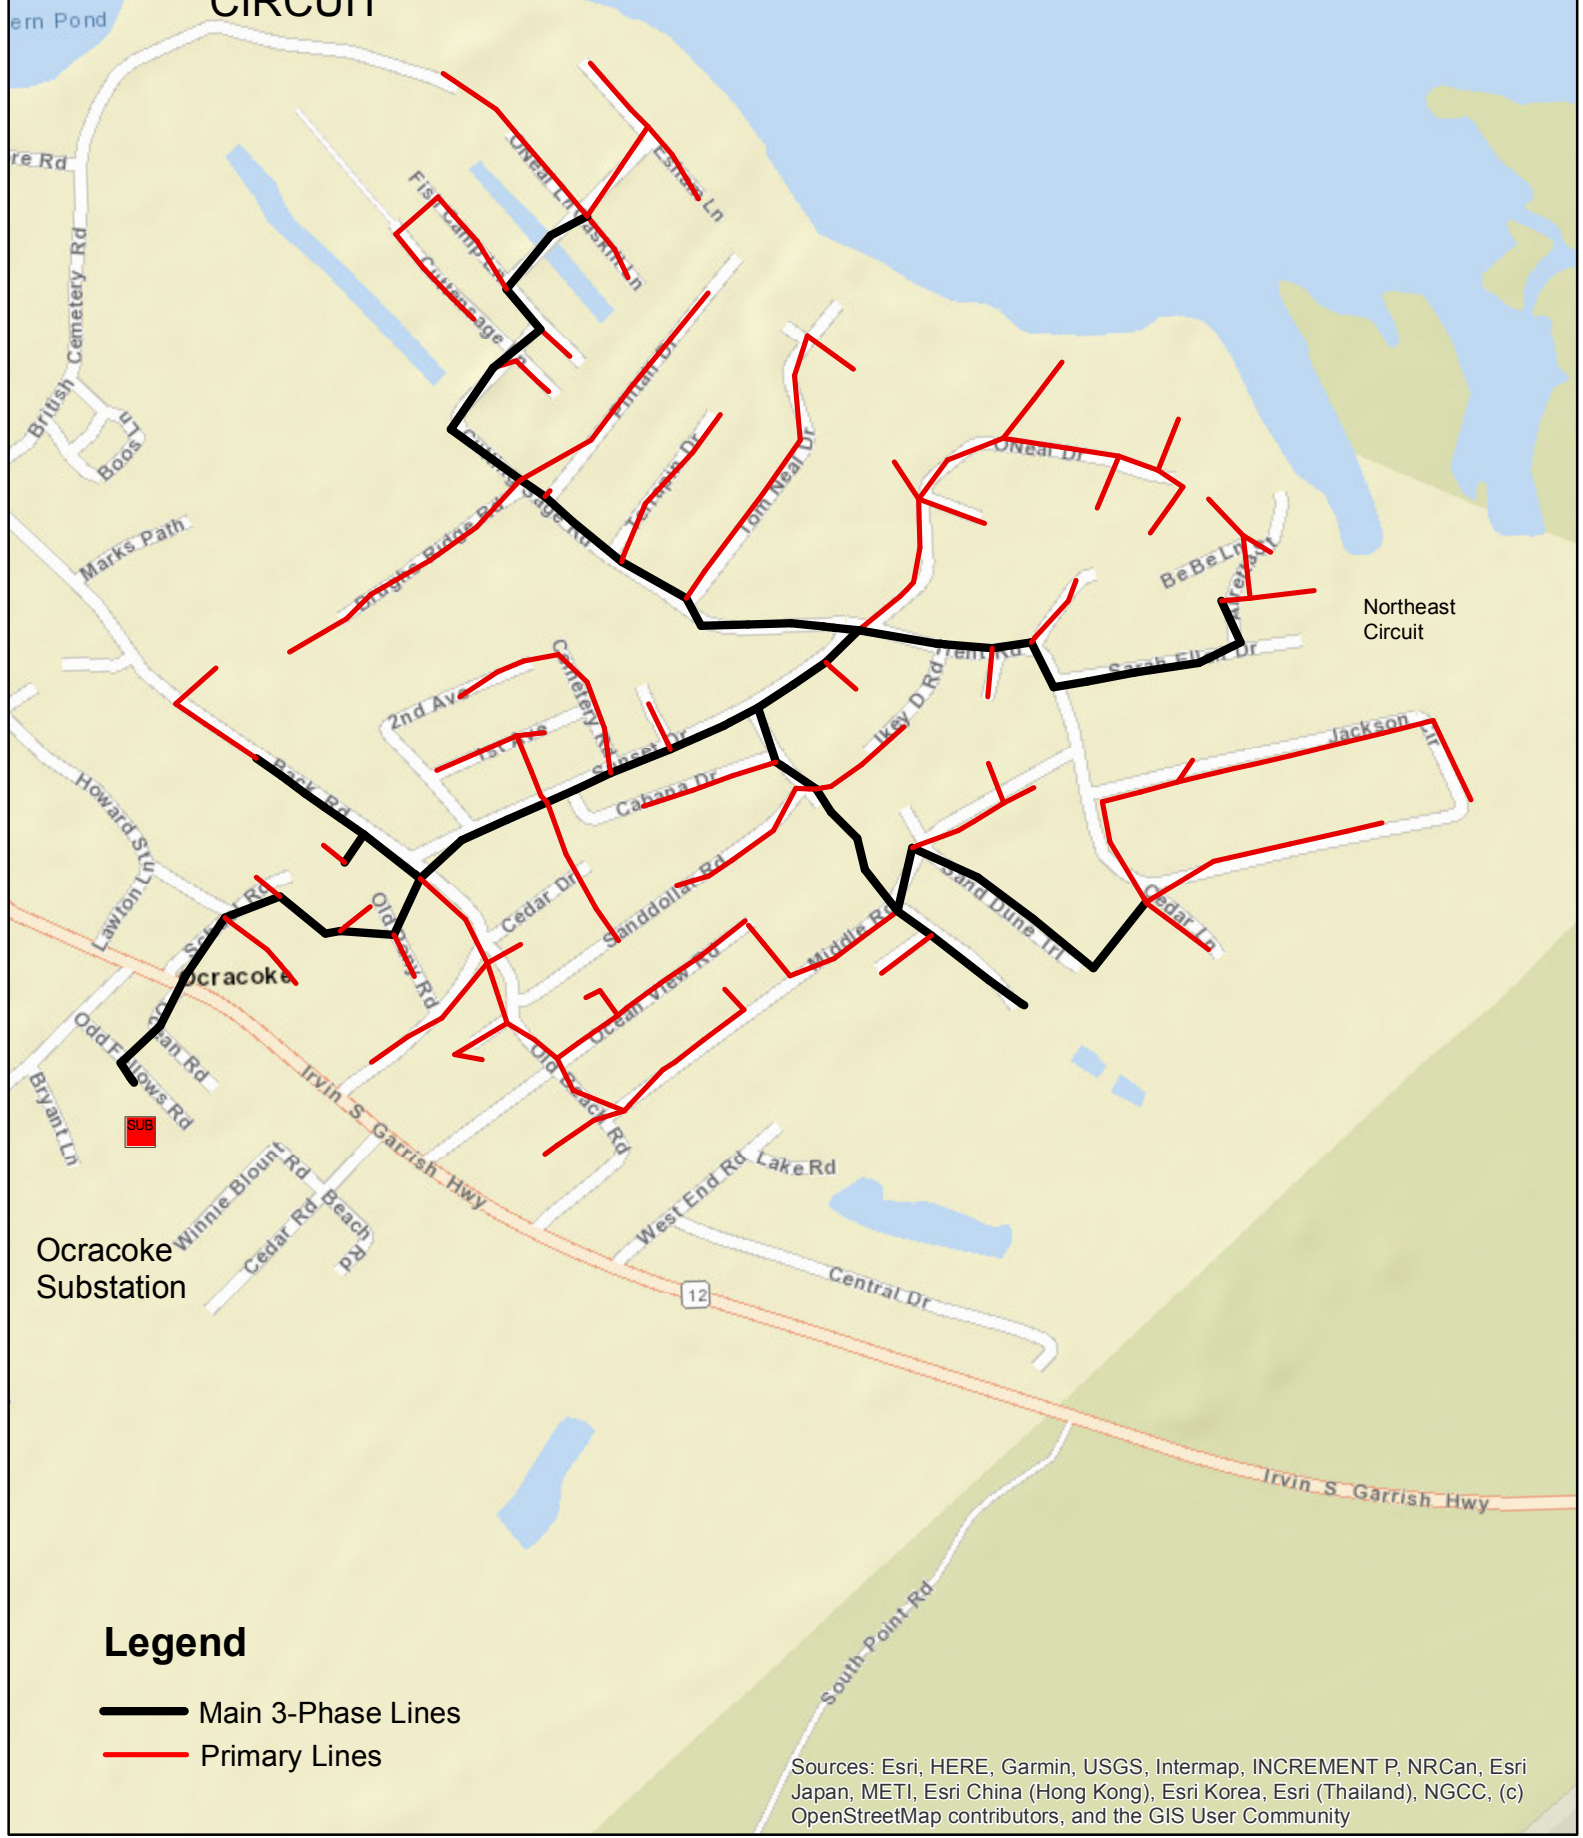

# NORTHEAST CIRCUIT

## Legend

- Main 3-Phase Lines
- Primary Lines

Sources: Esri, HERE, Garmin, USGS, Intermap, INCREMENT P, NRCan, Esri Japan, METI, Esri China (Hong Kong), Esri Korea, Esri (Thailand), NGCC, (c) OpenStreetMap contributors, and the GIS User Community